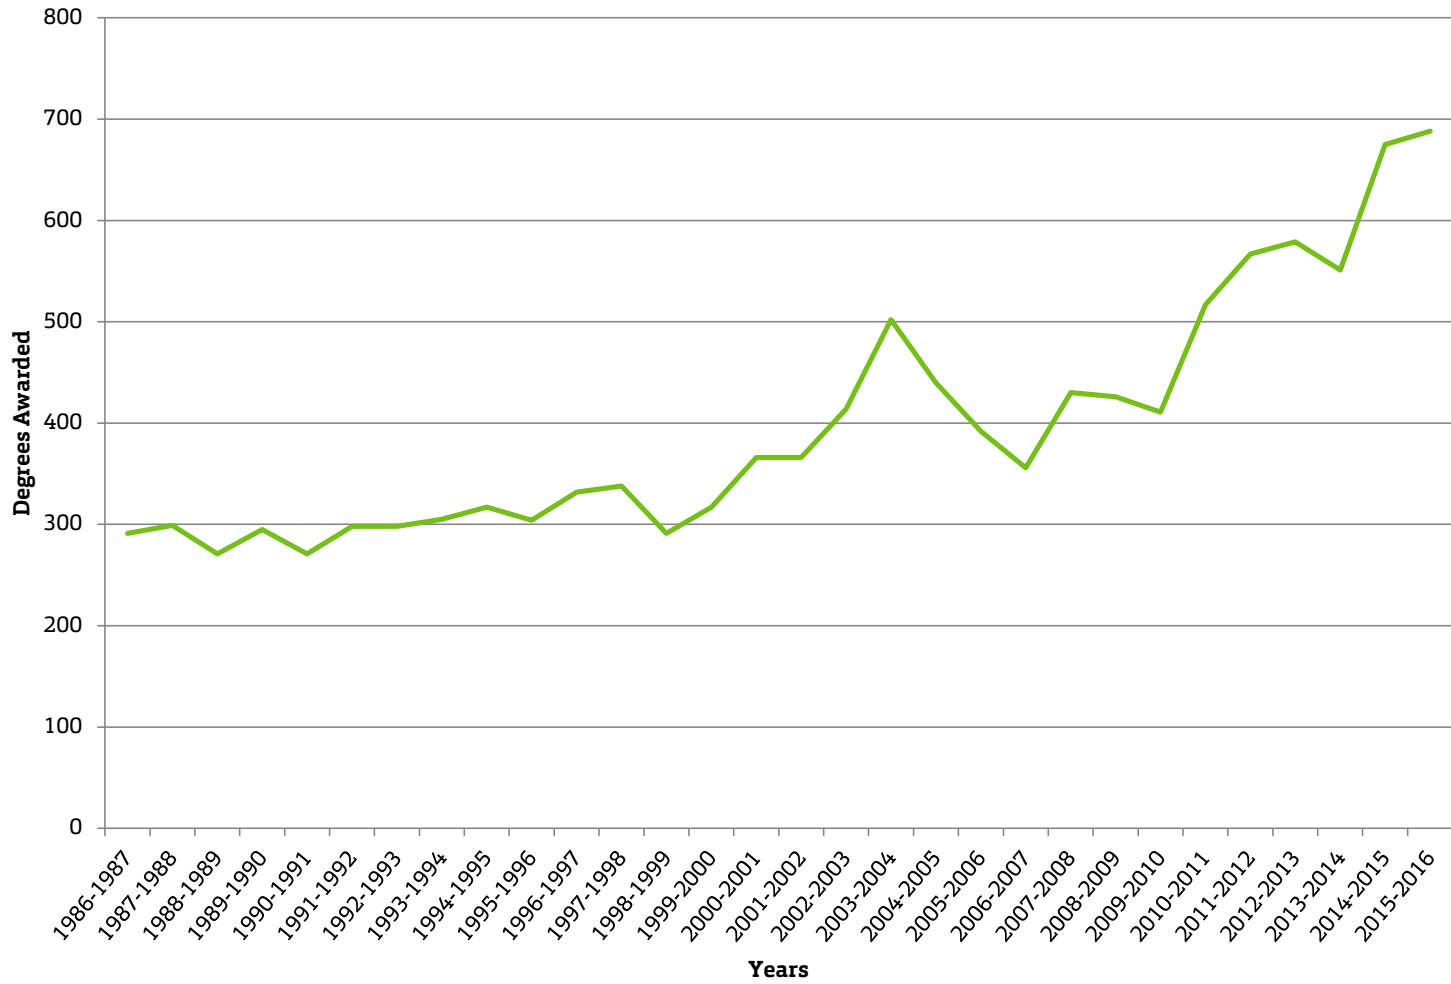

Degrees Awarded by Level
Academic Year 1986-87 to 2015-16

Year	Undergraduate		Graduate		Total
	Bachelors	Certificate	Masters	Certificate	
1986-1987	1,094		291		1,429
1987-1988	950		299		1,286
1988-1989	892		271		1,202
1989-1990	792		295		1,139
1990-1991	702		271		1,036
1991-1992	697		298		1,054
1992-1993	756		298		1,112
1993-1994	808		305		1,179
1994-1995	739		317		1,116
1995-1996	717		304		1,086
1996-1997	834		332		1,225
1997-1998	743		338		1,142
1998-1999	779		291		1,114
1999-2000	743		317		1,106
2000-2001	685		366		1,093
2001-2002	742		366	22	1,175
2002-2003	743		414	20	1,228
2003-2004	756		502	70	1,389
2004-2005	731		440	83	1,320
2005-2006	744		392	75	1,285
2006-2007	834	1	356	127	1,381
2007-2008	910	3	430	164	1,570
2008-2009	920	2	426	250	1,648
2009-2010	997	1	411	278	1,738
2010-2011	997	4	517	282	1,865
2011-2012	1,077	2	567	319	2,035
2012-2013	1,118	0	579	435	2,227
2013-2014	1,141	3	551	401	2,166
2014-2015	1,307	14	675	404	2,495
2015-2016	1,378	9	688	427	2,611

Source: OIRA Completion Files

Degrees Awarded by Level
Academic Year 1986-87 to 2014-15

Bachelors

Degrees Awarded by Level
Academic Year 1986-87 to 2014-15

Masters

Degrees Awarded by Level
Academic Year 1986-87 to 2014-15

Doctorate