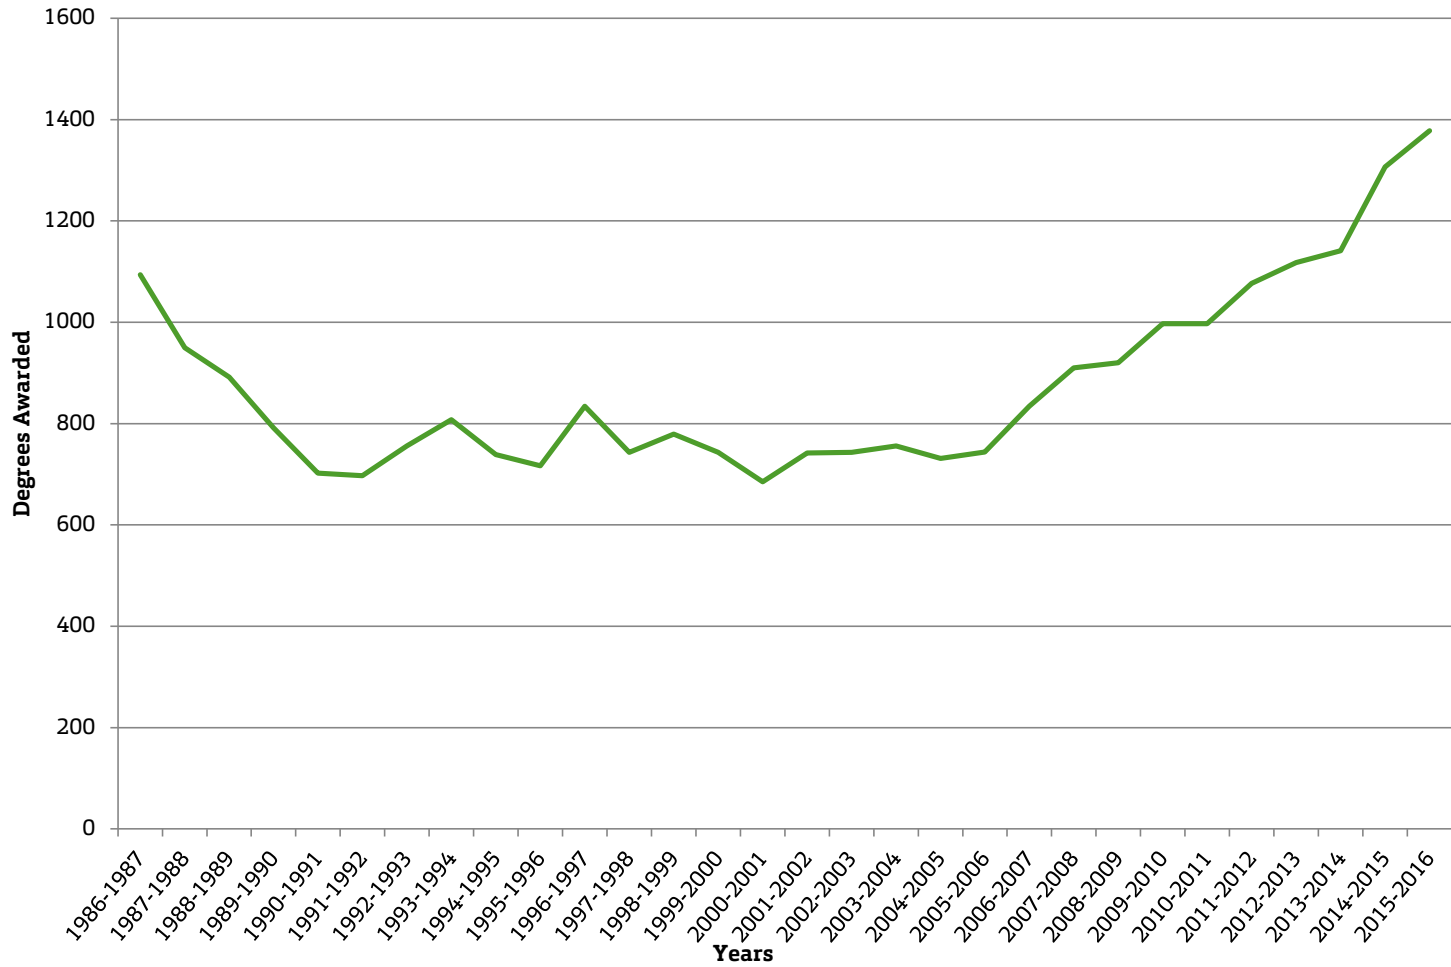

Degrees Awarded by Level
Academic Year 1986-87 to 2015-16

Year	Undergraduate		Graduate		Total
	Bachelors	Certificate	Masters	Certificate	
1986-1987	1,094		291		1,429
1987-1988	950		299		1,286
1988-1989	892		271		1,202
1989-1990	792		295		1,139
1990-1991	702		271		1,036
1991-1992	697		298		1,054
1992-1993	756		298		1,112
1993-1994	808		305		1,179
1994-1995	739		317		1,116
1995-1996	717		304		1,086
1996-1997	834		332		1,225
1997-1998	743		338		1,142
1998-1999	779		291		1,114
1999-2000	743		317		1,106
2000-2001	685		366		1,093
2001-2002	742		366	22	1,175
2002-2003	743		414	20	1,228
2003-2004	756		502	70	1,389
2004-2005	731		440	83	1,320
2005-2006	744		392	75	1,285
2006-2007	834	1	356	127	1,381
2007-2008	910	3	430	164	1,570
2008-2009	920	2	426	250	1,648
2009-2010	997	1	411	278	1,738
2010-2011	997	4	517	282	1,865
2011-2012	1,077	2	567	319	2,035
2012-2013	1,118	0	579	435	2,227
2013-2014	1,141	3	551	401	2,166
2014-2015	1,307	14	675	404	2,495
2015-2016	1,378	9	688	427	2,611

Source: OIRA Completion Files

Degrees Awarded by Level
Academic Year 1986-87 to 2014-15

Bachelors

Degrees Awarded by Level
Academic Year 1986-87 to 2014-15

Masters

Degrees Awarded by Level
Academic Year 1986-87 to 2014-15